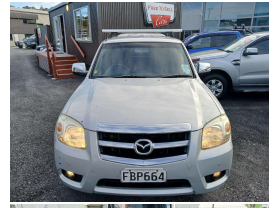

2009 Mazda Bt-50 D/CAB W/S 2WD SDX

VEHICLE INFORMATION

Cash Price

Includes GST,
Registration &
Licensing

\$7,995

Finance this vehicle
from only

\$35.90

per week*

Total Amount Payable

\$10,932.43

Body

4 door, Ute

Odometer

331,715 km

Engine

2953 cc, Internal Combustion

Reg No.

FBP664

Ext Colour

Silver

History

NZ New, 2 owners

Seats

5 seats

Interior

-

Audio

-

Stock ID

9764

Exterior Features

» Alloy Wheels