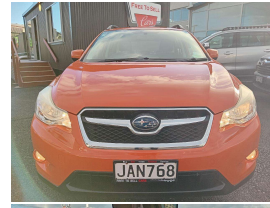

2015 Subaru Xv I 2.0P4WD6A/SW5S

VEHICLE INFORMATION

Cash Price

Includes GST,
Registration &
Licensing

\$12,995

Finance this vehicle
from only

\$57.83

per week*

Total Amount Payable

\$17,635.71

Body

5 door, RV/SUV

Odometer

130,544 km

Engine

1995 cc, Internal Combustion

Fuel Type

Petrol

Transmission

Automatic, 4WD

Wheels

Factory Alloys

VIN

JF1GP7KC5EG063726

Reg No.

JAN768

Ext Colour

ORANGE

History

NZ New, 3 owners

Seats

5 seats, Deluxe cloth