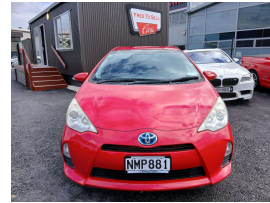

# 2013 Toyota Aqua 1.5L PETROL HYBRID

### Body

5 door, Hatchback

### Odometer

93,460 km

### Engine

1496 cc, Hybrid