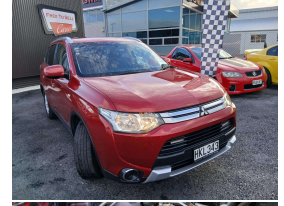

2014 Mitsubishi Outlander LS

VEHICLE INFORMATION

Cash Price

Includes GST,
Registration &
Licensing

$14,995

Finance this vehicle
from only

$72.91

per week*

Total Amount Payable

$21,956.72