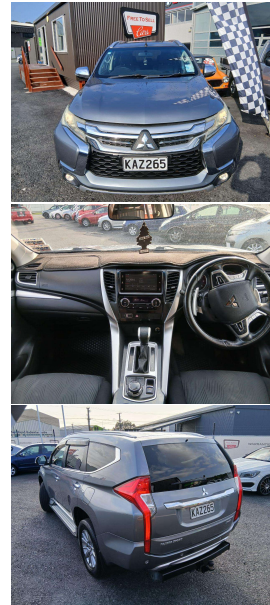

2016 Mitsubishi Pajero Sport XLS

VEHICLE INFORMATION

Cash Price

Includes GST,
Registration &
Licensing

\$25,995

Finance this vehicle
from only

\$121.17

per week*

Total Amount Payable

\$36,703.95

Gain peace of mind
with Mechanical
Breakdown Insurance.
Ask us how.

Body

5 door, RV/SUV

Odometer

158,030 km

Engine

2442 cc, Internal Combustion

Fuel Type

-

Transmission

Automatic, 4WD

Wheels

Factory Alloys

VIN

5 seats, Deluxe cloth

Interior

Black, Deluxe Cloth

Audio

-

Stock ID

10209

Exterior Features