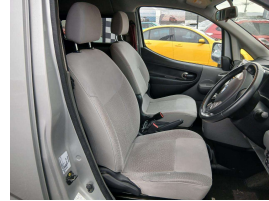

2016 Nissan e-NV200 7 Seater

VEHICLE INFORMATION

Cash Price

Includes GST,
Registration &
Licensing

$12,995

Finance this vehicle
from only

$64.14

per week*

Total Amount Payable

$19,275.41