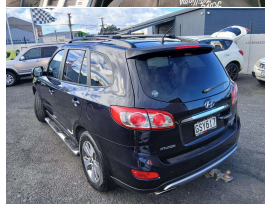

2013 Hyundai SANTA FE 2.2R CRDI ELITEA6 7S

VEHICLE INFORMATION

Cash Price

Includes GST,
Registration &
Licensing

\$13,995

Finance this vehicle
from only

\$68.53

per week*

Total Amount Payable

\$20,616.07

Body

5 door, Station Wagon

Odometer

125,494 km

Engine

2199 cc, Internal Combustion

Reg No.

GSY617

Ext Colour

Blue

History

NZ New, 3 owners

Seats

7 seats