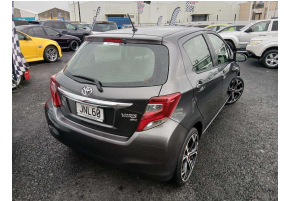

2016 Toyota Yaris SX 1.5 NZ New

VEHICLE INFORMATION

Cash Price

Includes GST,
Registration &
Licensing

\$13,995

Finance this vehicle
from only

\$68.53

per week*

Total Amount Payable

\$20,616.07

Gain peace of mind
with Mechanical
Breakdown Insurance.
Ask us how.

Body

5 door, Hatchback

Odometer

55,873 km

Engine

1497 cc, Internal Combustion

Fuel Type

Petrol

Transmission

Automatic, Front Wheel Drive

Wheels

-

VIN