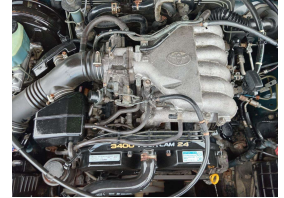

1996 Toyota LAND CRUISER PRADO 3 DOOR MAN

VEHICLE INFORMATION

Cash Price

Includes GST,
Registration &
Licensing

\$14,995

Finance this vehicle
from only

\$66.61

per week*