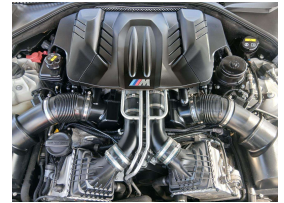

2015 BMW M5 Competition Edition

VEHICLE INFORMATION

Cash Price

Includes GST,
Registration &
Licensing

$39,995

Finance this vehicle
from only

$182.59

per week*

Total Amount Payable

$55,473.15